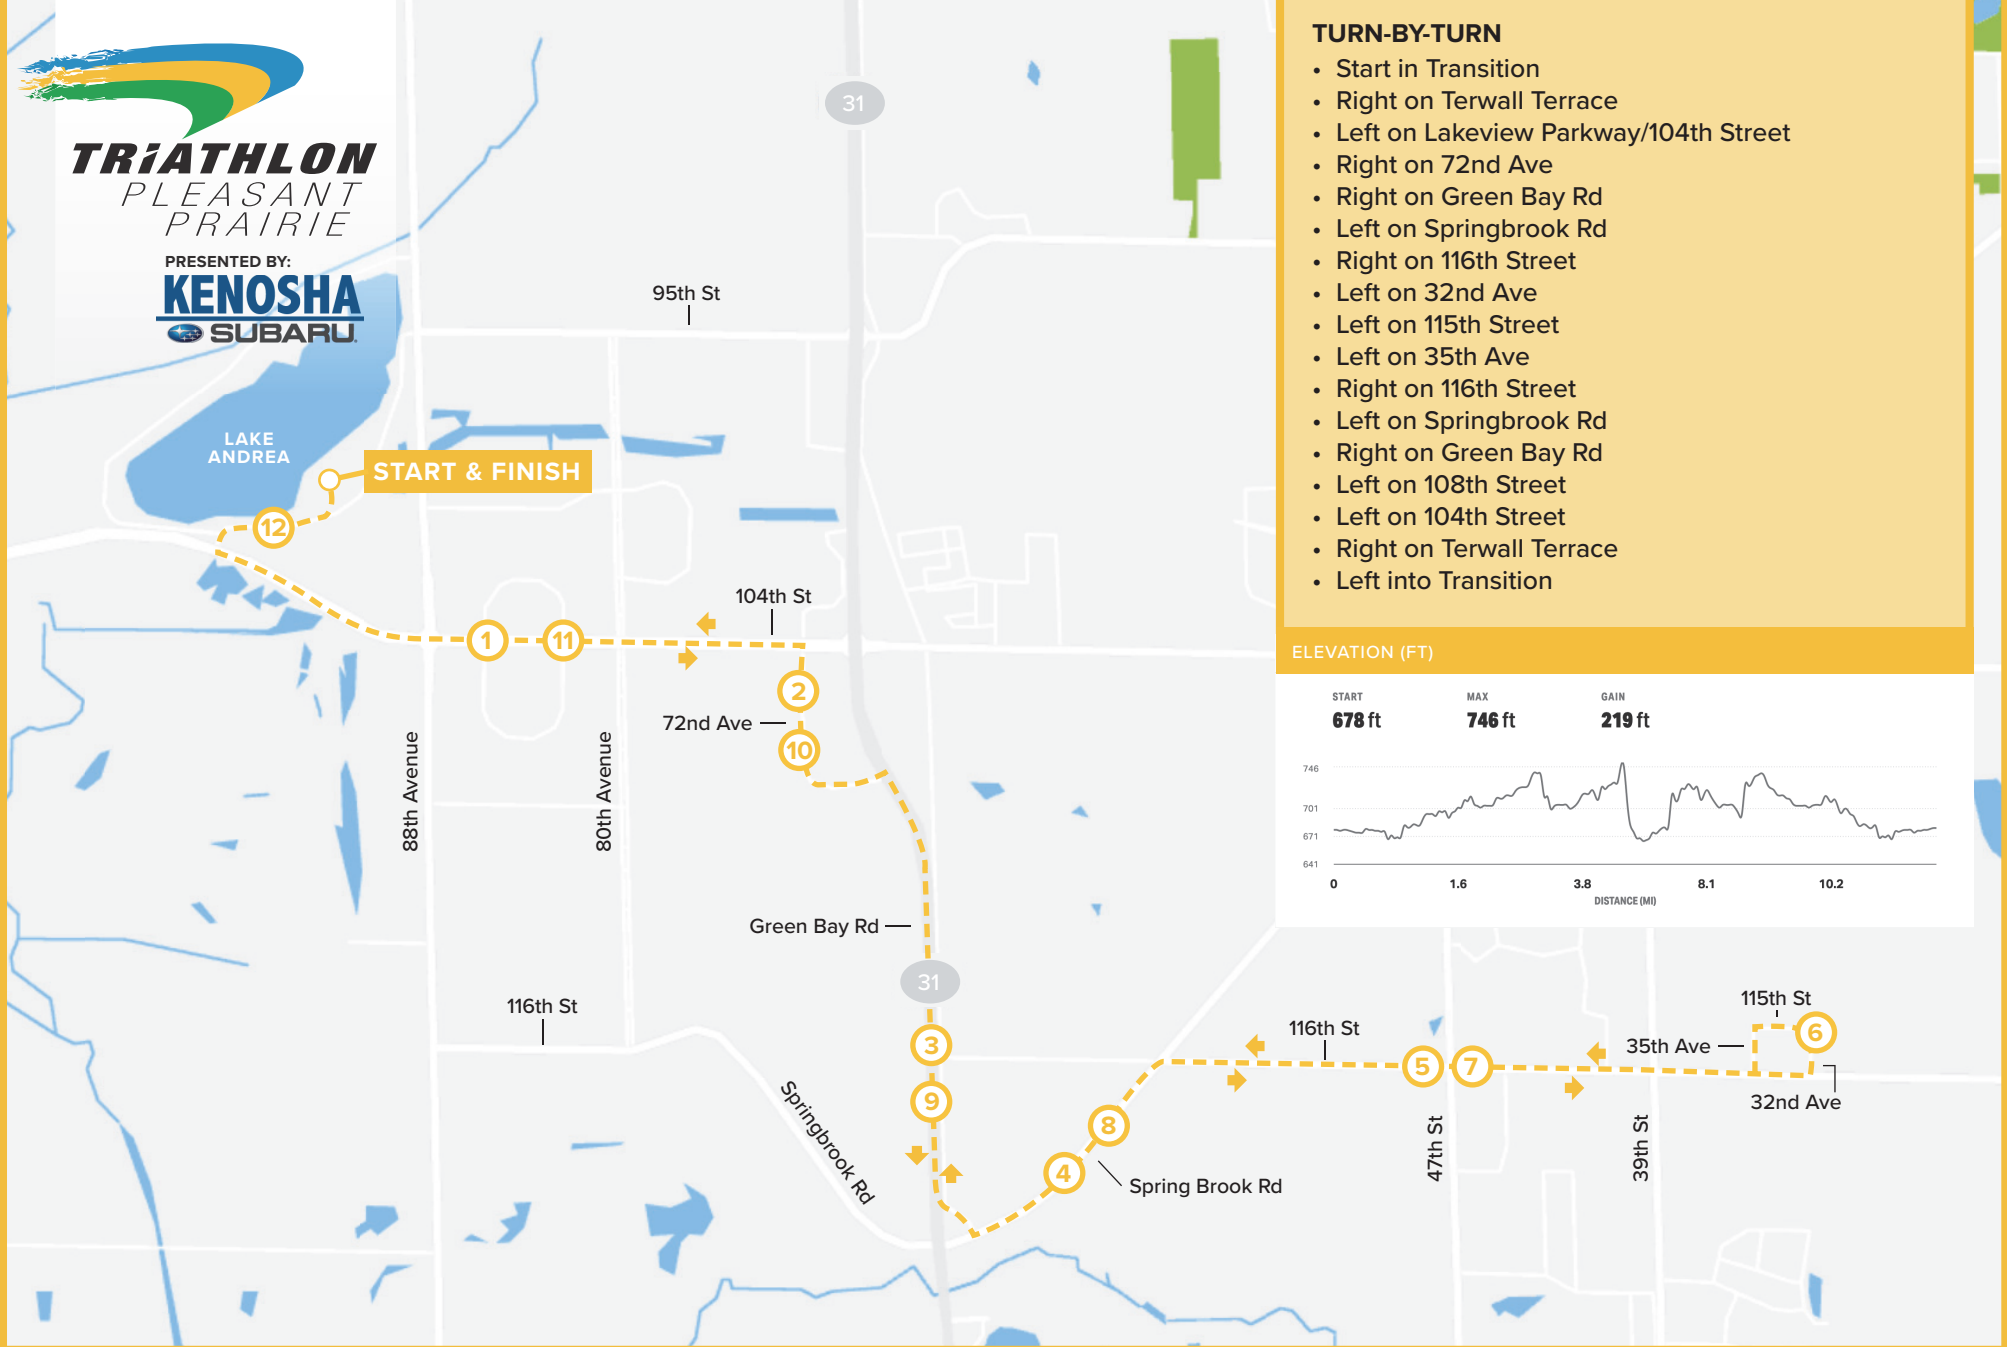

SPRINT BIKE COURSE

TURN-BY-TURN

- Start in Transition
- Right on Terwall Terrace
- Left on Lakeview Parkway/104th Street
- Right on 72nd Ave
- Right on Green Bay Rd
- Left on Springbrook Rd
- Right on 116th Street
- Left on 32nd Ave
- Left on 115th Street
- Left on 35th Ave
- Right on 116th Street
- Left on Springbrook Rd
- Right on Green Bay Rd
- Left on 108th Street
- Left on 104th Street
- Right on Terwall Terrace
- Left into Transition

ELEVATION (FT)