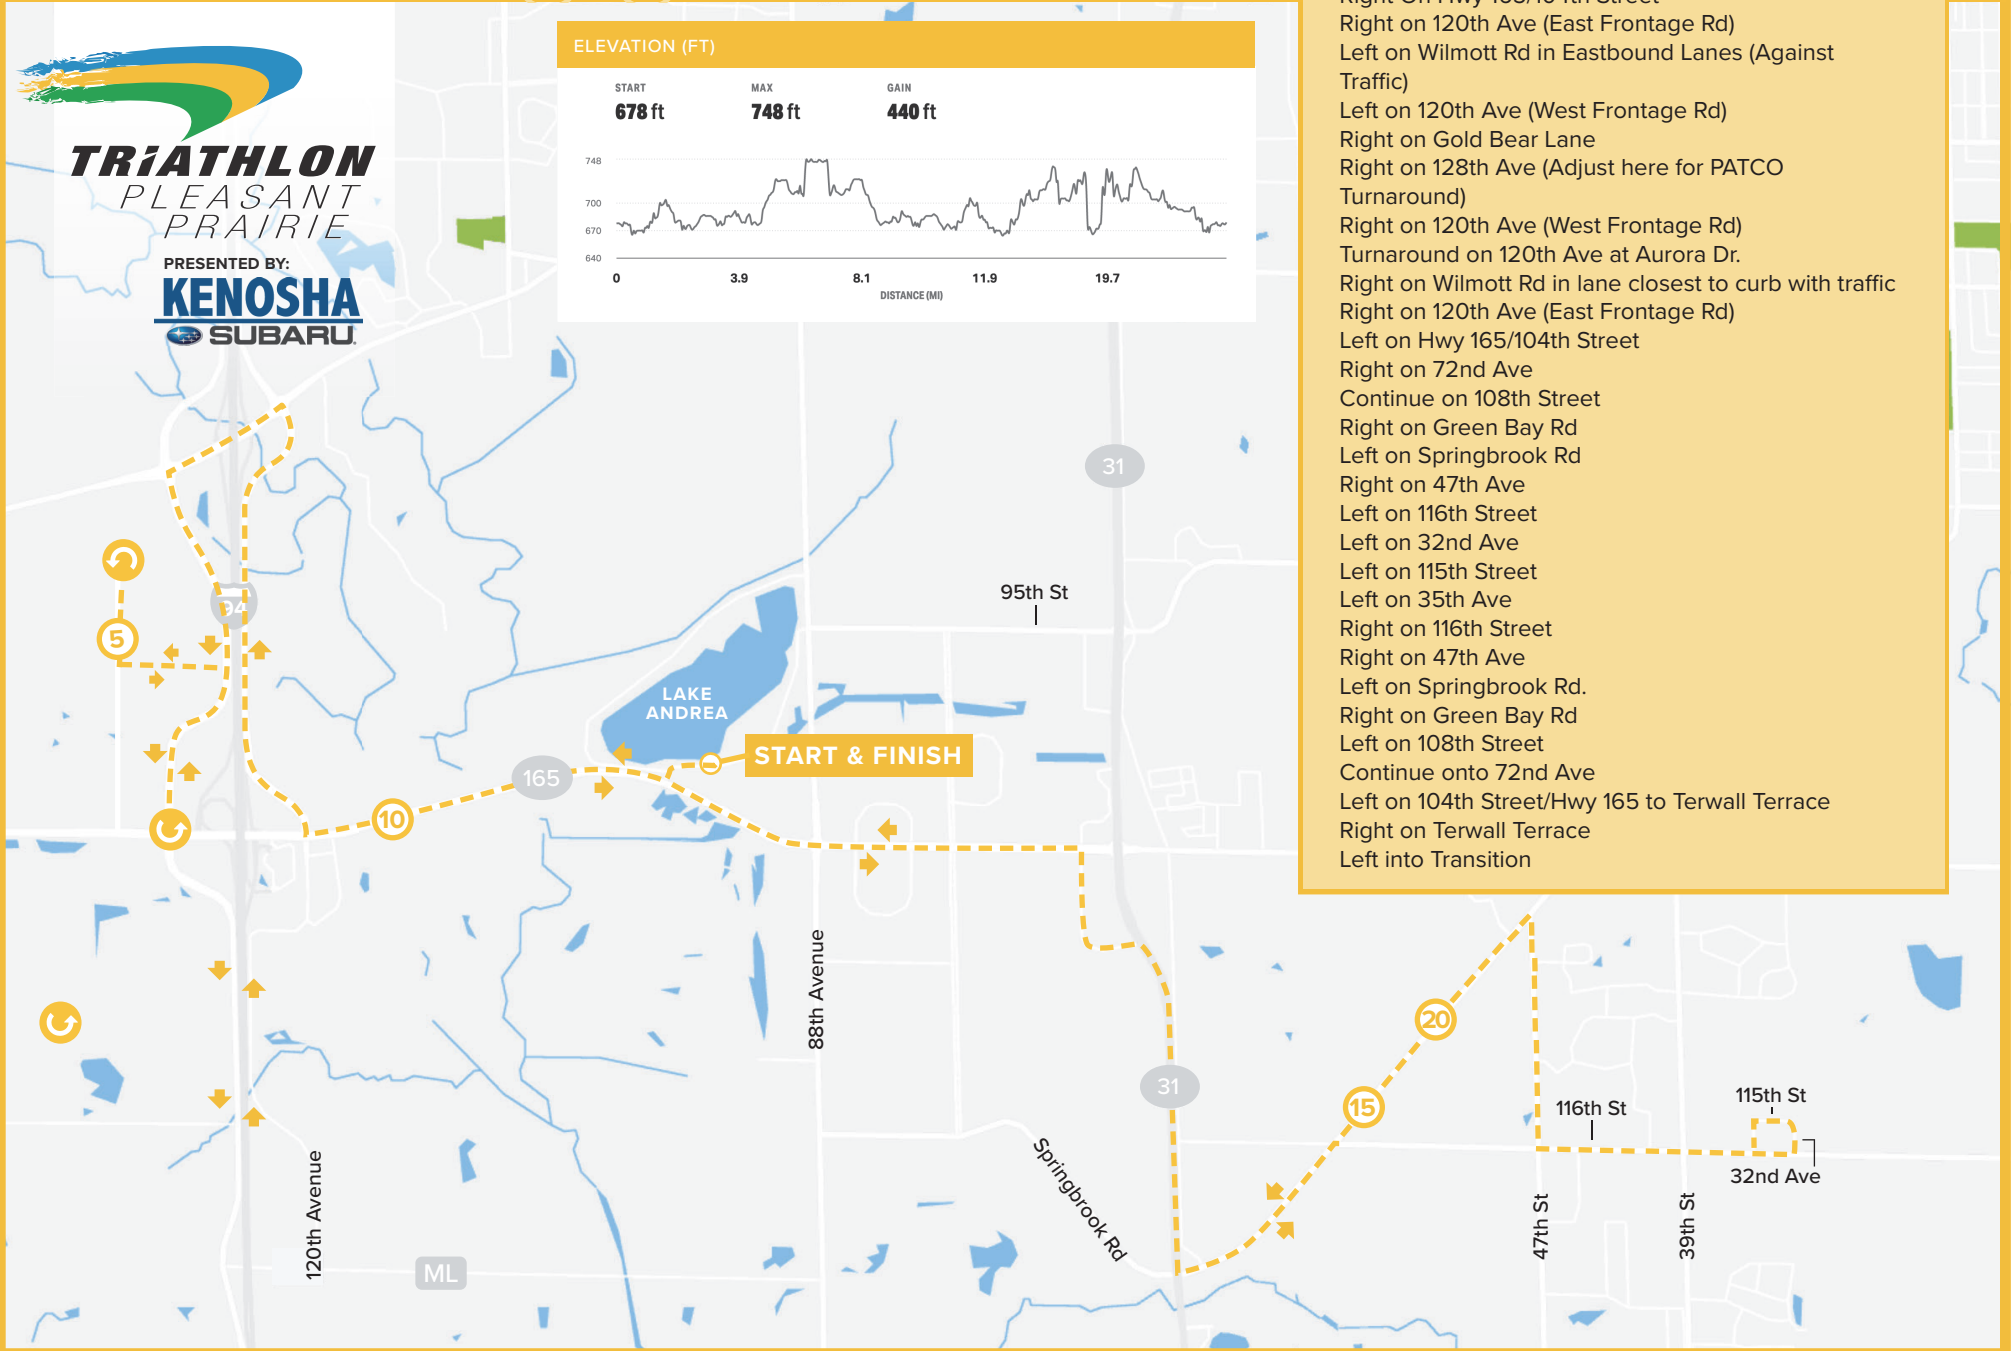

# OLYMPIC BIKE COURSE

## TURN-BY-TURN

- Bike Out at Parking Lot and Terwall Terrace
- Right on Terwall Terrace
- Right On Hwy 165/104th Street
- Right on 120th Ave (East Frontage Rd)
- Left on Wilmott Rd in Eastbound Lanes (Against Traffic)
- Left on 120th Ave (West Frontage Rd)
- Right on Gold Bear Lane
- Right on 128th Ave (Adjust here for PATCO Turnaround)
- Right on 120th Ave (West Frontage Rd)
- Turnaround on 120th Ave at Aurora Dr.
- Right on Wilmott Rd in lane closest to curb with traffic
- Right on 120th Ave (East Frontage Rd)
- Left on Hwy 165/104th Street
- Right on 72nd Ave
- Continue on 108th Street
- Right on Green Bay Rd
- Left on Springbrook Rd
- Right on 47th Ave
- Left on 116th Street
- Left on 32nd Ave
- Left on 115th Street
- Left on 35th Ave
- Right on 116th Street
- Right on 47th Ave
- Left on Springbrook Rd.
- Right on Green Bay Rd
- Left on 108th Street
- Continue onto 72nd Ave
- Left on 104th Street/Hwy 165 to Terwall Terrace
- Right on Terwall Terrace
- Left into Transition